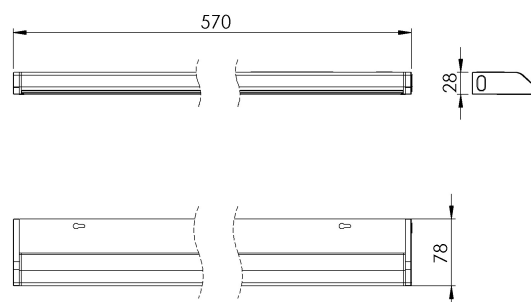

STRIPLIGHT LIGHT FIXTURE TILTABLE LED 579 MM 3000K

3470302018 · striplight

PRODUCT HIGHLIGHTS

- LED light fixture for placement under cupboards
- Tiltable light source
- With on/off button
- Connects directly to 230V
- For the kitchen, utility room or bathroom

SPECIFICATIONS

LED type	SingleWhite
Lifetime LED (hrs)	30000
Wattage (total)	10
Volt (Vac)	230
Frekvens (Hz)	50Hz
IP-class	IP20
CRI value	>80
LED farvetemperatur (Kelvin)	3000
Lumen (light source)	1000
Energy class (light source) F	
Cable length - input (m)	2
Height (mm)	35
Width (mm)	579
Depth (mm)	78

PACKAGING AND WEIGHT

Packaging height (cm)	59
Packaging width (cm)	10
Packaging depth (cm)	3.8
Packaging weight (g)	1760

MATERIAL

Color	Aluminum
Surface	Painted

SPECIFICATIONS EXTENDED

Built-in dimmer function	No
Connection	Connector
Number of light sources	1
Light sources included	Yes
Mounting brackets included	Yes
Optical Sensor	No
Touch control	No