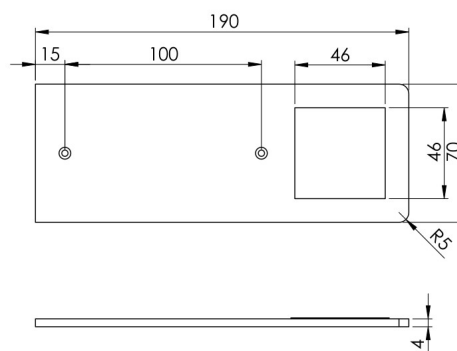

## SPECIFICATIONS

<b>LED type</b>	SingleWhite
<b>Lifetime LED (hrs)</b>	30000
<b>Wattage (total)</b>	18
<b>Volt (Vac)</b>	230
<b>Frekvens (Hz)</b>	50Hz
<b>IP-class</b>	IP20
<b>CRI value</b>	>90
<b>LED farvetemperatur (Kelvin)</b>	3000
<b>Lumen (light source)</b>	358
<b>Energy class (light source)</b>	F
<b>Cable length - input (m)</b>	2
<b>Height (mm)</b>	4.2
<b>Width (mm)</b>	70
<b>Depth (mm)</b>	190

## PACKAGING AND WEIGHT

<b>Gross weight (kg)</b>	0.655
<b>Net weight (kg)</b>	0.62
<b>Packaging height (cm)</b>	80
<b>Packaging width (cm)</b>	80
<b>Packaging depth (cm)</b>	200