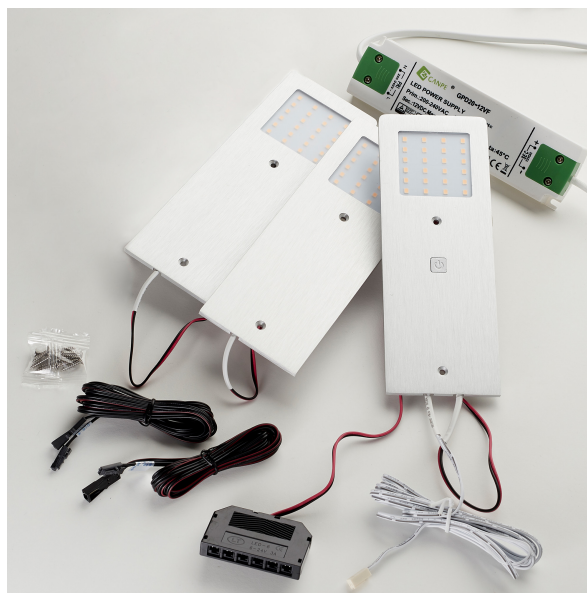

STELLA 3-KIT ALU SINGLEWHITE WITH BUTTON

3470202477 · Stellaswdim

PRODUCT HIGHLIGHTS

- Aluminum profile with LED light
- Built-in damper function
- High light quality with CRI value above 90
- Brushed surface gives an exclusive look
- Complete kit ready for installation

SPECIFICATIONS

LED type	SingleWhite
Lifetime LED (hrs)	30000
Wattage (total)	18
Volt (Vac)	230
Frekvens (Hz)	50Hz
IP-class	IP20
CRI value	>90
LED farvetemperatur (Kelvin)	3000
Lumen (light source)	358
Energy class (light source)	F
Cable length - input (m)	2
Height (mm)	4.2
Width (mm)	70
Depth (mm)	190

PACKAGING AND WEIGHT

Gross weight (kg)	0.655
Net weight (kg)	0.62
Packaging height (cm)	80
Packaging width (cm)	80
Packaging depth (cm)	200

MATERIAL

Color	Aluminum
Surface	Brushed