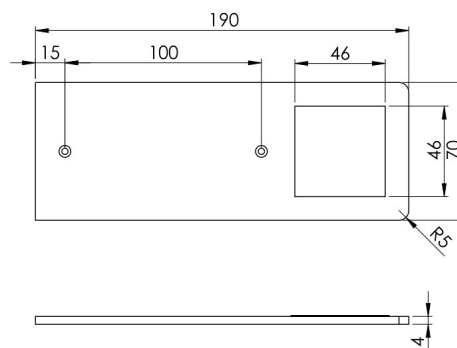

STELLA 3-KIT ALU SINGLEWHITE

3470202435 · Stellasw

PRODUCT HIGHLIGHTS

- Aluminum profile with LED light
- Nice integrated solution without pre-drilling
- High light quality with CRI value above 90
- Brushed surface gives an exclusive look
- Complete kit ready for assembly

SPECIFICATIONS

LED type	SingleWhite
Lifetime LED (hrs)	30000
Wattage (total)	18
Volt (Vac)	230
Frekvens (Hz)	50Hz
IP-class	IP20
CRI value	>90
LED farvetemperatur (Kelvin)	3000
Lumen (light source)	358
Energy class (light source)	F
Cable length - input (m)	2
Height (mm)	4.2
Width (mm)	70
Depth (mm)	190

PACKAGING AND WEIGHT

Gross weight (kg)	0.655
Net weight (kg)	0.62
Packaging height (cm)	80
Packaging width (cm)	80
Packaging depth (cm)	200

MATERIAL

Color	Aluminum
Surface	Brushed

SPECIFICATIONS EXTENDED

Built-in dimmer function	No
Connection	Connector
Number of light sources	3
Highest temperature (Ta)	45
Recessed mounting	Nej
Lowest temperature (Ta)	-20
Light sources included	Yes
Mounting brackets included	Yes
Optical Sensor	No
Touch control	No