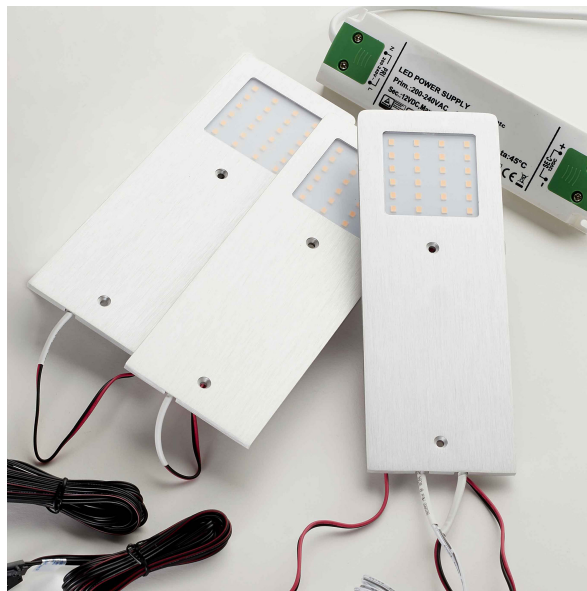

STELLA 3-KIT ALU SINGLEWHITE

3470202435 · Stellasw

PRODUCT HIGHLIGHTS

- Aluminum profile with LED light
- Nice integrated solution without pre-drilling
- High light quality with CRI value above 90
- Brushed surface gives an exclusive look
- Complete kit ready for assembly

SPECIFICATIONS

LED type	SingleWhite
Lifetime LED (hrs)	30000
Wattage (total)	18
Volt (Vac)	230
Frekvens (Hz)	50Hz
IP-class	IP20
CRI value	>90
LED farvetemperatur (Kelvin)	3000
Lumen (light source)	358
Energy class (light source)	F
Cable length - input (m)	2
Height (mm)	4.2
Width (mm)	70
Depth (mm)	190

PACKAGING AND WEIGHT

Gross weight (kg)	0.655
Net weight (kg)	0.62
Packaging height (cm)	80
Packaging width (cm)	80
Packaging depth (cm)	200

MATERIAL

Color	Aluminum
Surface	Brushed

SPECIFICATIONS EXTENDED

Built-in dimmer function	No
Connection	Connector
Number of light sources	3
Highest temperature (Ta)	45
Recessed mounting	Nej
Lowest temperature (Ta)	-20
Light sources included	Yes
Mounting brackets included	Yes
Optical Sensor	No
Touch control	No