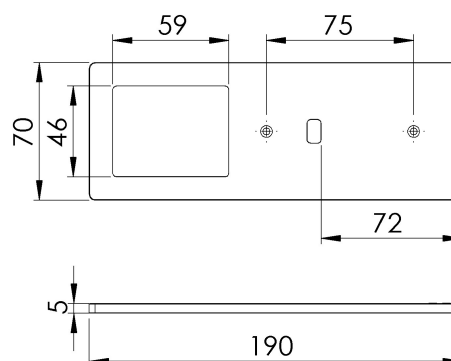

STELLA PLUS 3-KIT ALU SINGLEWHITE

3470203612 · Stellaplusw

PRODUCT HIGHLIGHTS

- Aluminum profile with LED light
- Beautiful integrated solution without pre-drilling
- Built-in sensor function for on/off
- Slim design gives an exclusive look
- Complete kit ready for installation

SPECIFICATIONS

LED type	SingleWhite
Lifetime LED (hrs)	30000
Wattage (total)	18
Frekvens (Hz)	50Hz
IP-class	IP20
LED farvetemperatur (Kelvin)	3000
Lumen (light source)	220
Energy class (light source)	F
Cable length - input (m)	2
Height (mm)	70
Width (mm)	190
Depth (mm)	5

PACKAGING AND WEIGHT

Gross weight (kg)	0.9
Net weight (kg)	0.854
Packaging height (cm)	21
Packaging width (cm)	6.5
Packaging depth (cm)	10

MATERIAL

Color	Aluminum
Surface	Brushed

SPECIFICATIONS EXTENDED

Built-in dimmer function	Yes
Connection	Connector
Number of light sources	3
Highest temperature (Ta)	45
Recessed mounting	Nej
Lowest temperature (Ta)	-20
Light sources included	Yes
Mounting brackets included	Yes
Optical Sensor	No
Plug type (out)	N/A
Touch control	No
Wireless communication	N/A