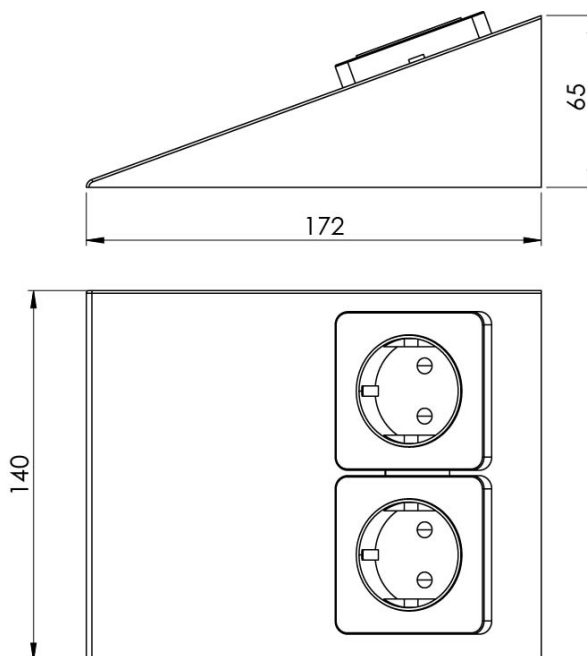

STÅLTREKANT MED TO SCHUKO STIKKONTAKTER

3443143233

PRODUCT HIGHLIGHTS

- Steel Triangle with Two Schuko Sockets
- Easy placement of power outlets where needed
- Discreetly mounted under an upper cabinet
- Available in white or steel look

SPECIFICATIONS

Volt (Vac)	230
IP-class	IP20
Connection	Terminal
Plug type (out)	Type F (Schuko)
Height (mm)	65
Width (mm)	140
Depth (mm)	172

PACKAGING AND WEIGHT

Packaging width (cm)	19.5
Packaging height (cm)	9.5
Packaging depth (cm)	15
Packaging weight (g)	1675
Bruttovægt (forsendelseskasse) (kg)	20.5
Nettovægt (forsendelseskasse) (kg)	17.48
Bredde forsendelseskasse (mm)	410
Højde forsendelseskasse (mm)	620
Dybde forsendelseskasse (mm)	305
Number of items per shipping box	24