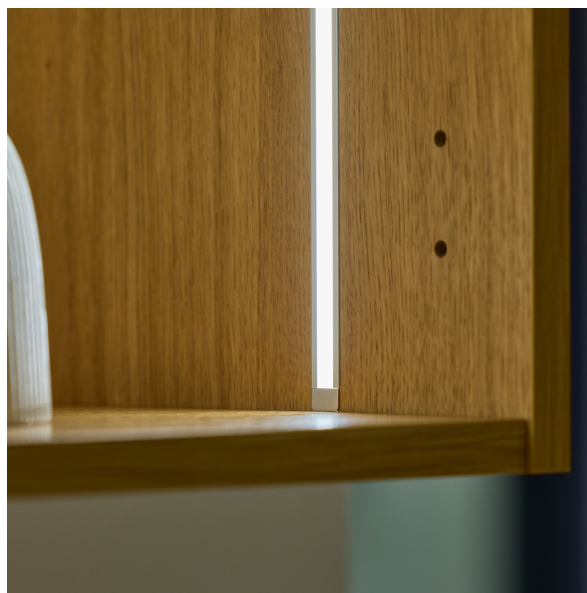

# SLEEK RECESSED LED PROFILE 1500 MM IRON GREY 2-KIT

3470401757 · sleek

## PRODUCT HIGHLIGHTS

- Angled linear light for wardrobes, display cases and shelving systems
- Directional light via angled diffuser creates no glare
- Mounted in milled groove with hidden clip mounting
- Available in three lengths that can be shortened. Avoid scrap and reuse the remaining profile.
- Connect IR or PIR sensors for automatic on/off in wardrobes