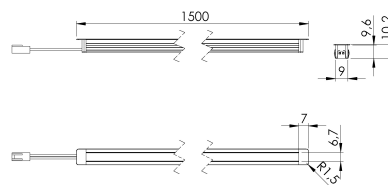

# SLEEK RECESSED LED PROFILE 1500 MM IRON GREY 2-KIT

3470401757 · sleek

## PRODUCT HIGHLIGHTS

- Angled linear light for wardrobes, display cases and shelving systems
- Directional light via angled diffuser creates no glare
- Mounted in milled groove with hidden clip mounting
- Available in three lengths that can be shortened. Avoid scrap and reuse the remaining profile.
- Connect IR or PIR sensors for automatic on/off in wardrobes

## SPECIFICATIONS

<b>Wattage (total)</b>	19.2
<b>Volt (Vdc)</b>	12
<b>CRI value</b>	>90
<b>IP-class</b>	IP20
<b>Lumen (light source)</b>	200
<b>LED farvetemperatur (Kelvin)</b>	3000
<b>Energy class (light source)</b>	G
<b>LED type</b>	SingleWhite
<b>Cable length - input (m)</b>	2
<b>Height (mm)</b>	1500
<b>Width (mm)</b>	11.5
<b>Depth (mm)</b>	10