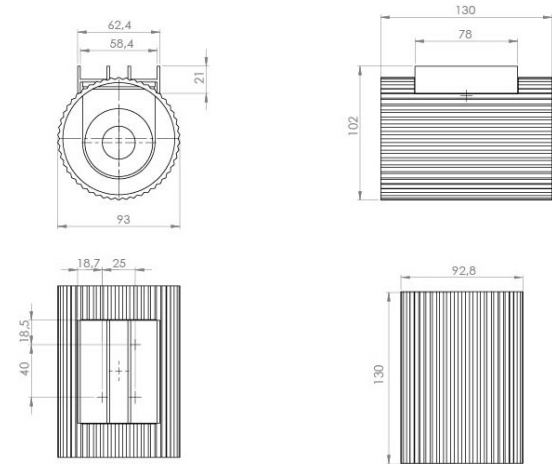

## PRODUCT HIGHLIGHTS

- Up/Down light with decorative light cones
- Scandinavian design with beautiful ribbed surface
- Quality light with a CRI value of over 90
- Flexible use from entrance hall, kitchen and bathroom
- Colors coordinated with Refine mirror series