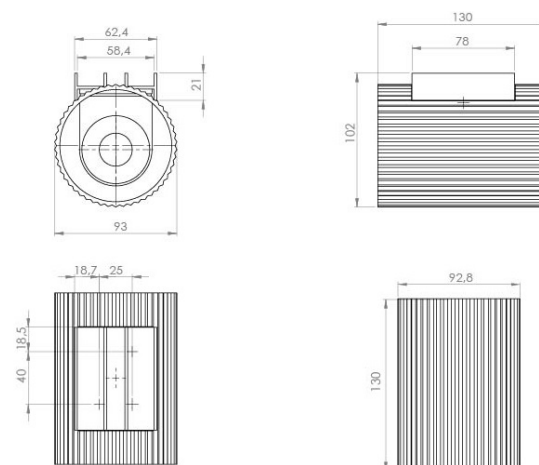

SPECIFICATIONS

LED type	SingleWhite
Lifetime LED (hrs)	30000
Wattage (total)	6
Volt (Vac)	230
Frekvens (Hz)	50/60Hz
IP-class	IP54
CRI value	>90
LED farvetemperatur (Kelvin)	3000
Lumen (light source)	343
Energy class (light source)	G
Diameter (mm)	93
Height (mm)	130

PACKAGING AND WEIGHT

Gross weight (kg)	0.74
Net weight (kg)	0.67
Packaging height (cm)	13.5
Packaging width (cm)	10
Packaging depth (cm)	10
Packaging weight (g)	910

MATERIAL

Color	Brass
Surface	Bruneret

SPECIFICATIONS EXTENDED