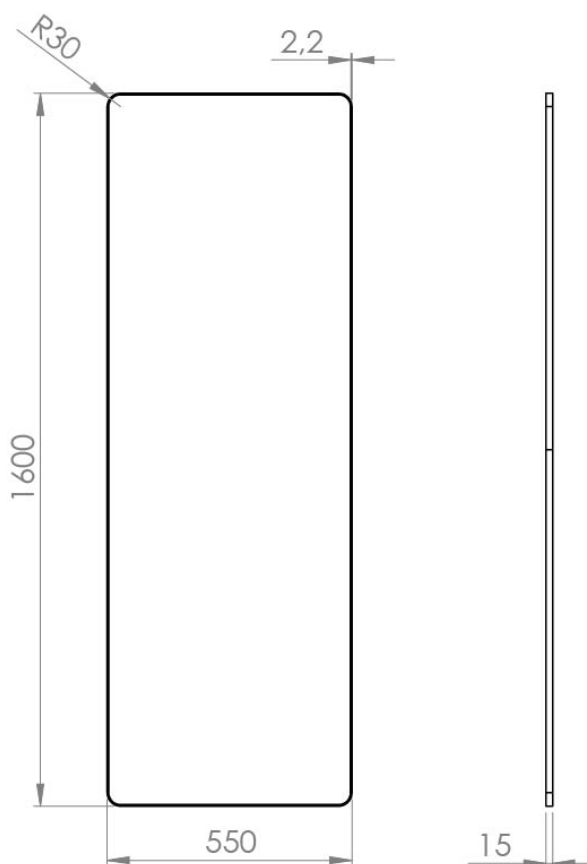

REFINE MIRROR 1600X550 MM BROWN BRASS

3443459257 · Refine Square

PRODUCT HIGHLIGHTS

- Nordic simplicity. Exclusive expression
- Exciting sizes give the mirror character
- The mirror surface aligns with the frame and the two materials merge
- Slightly rounded corners and brushed surfaces
- Great to combine with the Sekvens wall lamp

SPECIFICATIONS

Orientation	Vertical or horizontal
Safety film	Yes
Height (mm)	1600
Width (mm)	550
Depth (mm)	15
Mirror glass thickness (mm)	4mm

PACKAGING AND WEIGHT

Net weight (kg)	9.8
Gross weight (kg)	11.8
Packaging height (cm)	166
Packaging width (cm)	61
Packaging depth (cm)	4.5
Packaging weight (g)	2000