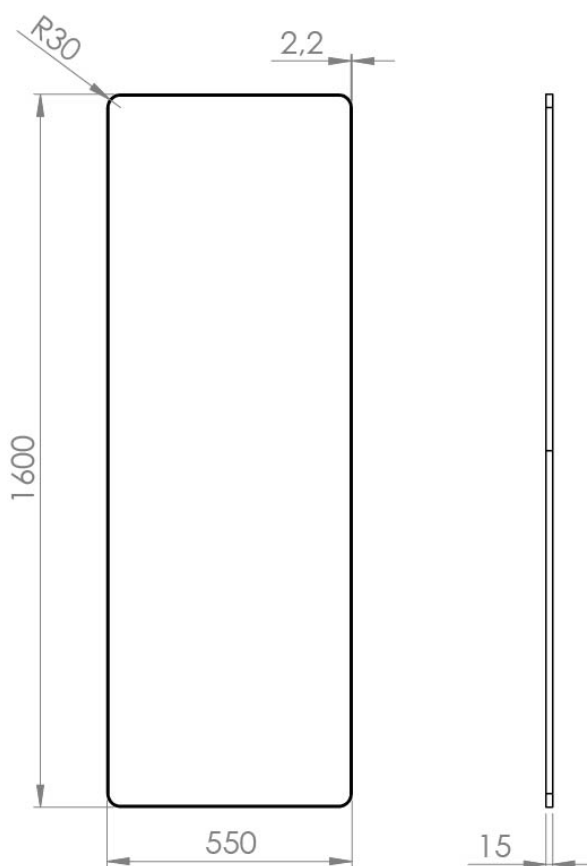

REFINE MIRROR 550X1600 MM BRASS

3443459121 · Refine Square

PRODUCT HIGHLIGHTS

- Nordic simplicity. Exclusive expression
- Exciting sizes give the mirror character
- The mirror surface aligns with the frame and the two materials merge
- Slightly rounded corners and brushed surfaces
- Great to combine with the Sekvens wall lamp

SPECIFICATIONS

Orientation	Vertical or horizontal
Safety film	Yes
Height (mm)	1600
Width (mm)	550
Depth (mm)	15
Mirror glass thickness (mm)	4mm

PACKAGING AND WEIGHT

Net weight (kg)	9.8
Gross weight (kg)	11.8
Packaging height (cm)	166
Packaging width (cm)	61
Packaging depth (cm)	4.5
Packaging weight (g)	2000