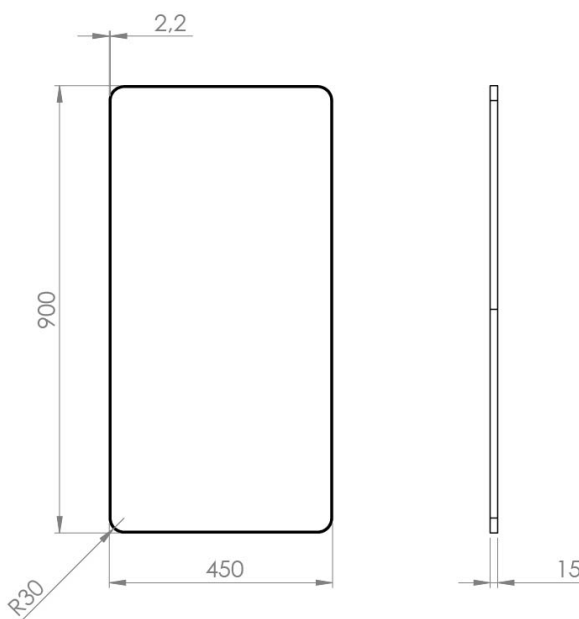

REFINE MIRROR 450X900 MM BRASS

3443459008 · Refine Square

PRODUCT HIGHLIGHTS

- Nordic simplicity. Exclusive expression
- Exciting sizes give the mirror character
- The mirror surface aligns with the frame and the two materials merge
- Slightly rounded corners and brushed surfaces
- Great to combine with the Sekvens wall lamp

SPECIFICATIONS

Orientation	Vertical or horizontal
Safety film	Yes
Height (mm)	900
Width (mm)	450
Depth (mm)	15
Mirror glass thickness (mm)	4mm

PACKAGING AND WEIGHT

Net weight (kg)	4.8
Gross weight (kg)	6.4
Packaging height (cm)	96
Packaging width (cm)	51
Packaging depth (cm)	4.5
Packaging weight (g)	1600