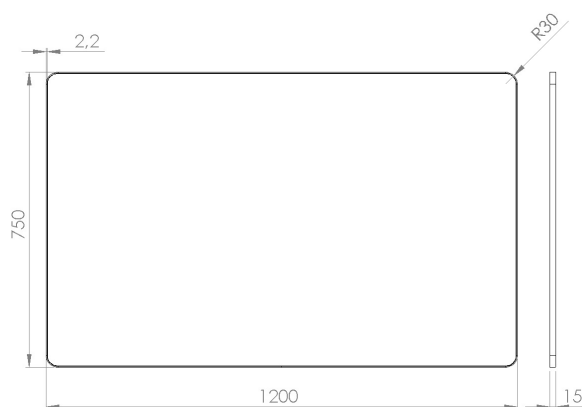

REFINE MIRROR 1200X750 MM BRASS

3443459037 · Refine Square

PRODUCT HIGHLIGHTS

- Nordic simplicity. Exclusive expression
- Exciting sizes give the mirror character
- The mirror surface aligns with the frame and the two materials merge
- Slightly rounded corners and brushed surfaces
- Great to combine with the Sekvens wall lamp

SPECIFICATIONS

Orientation	Vertical or horizontal
Safety film	Yes
Height (mm)	1200
Width (mm)	750
Depth (mm)	15
Mirror glass thickness (mm)	4mm

PACKAGING AND WEIGHT

Net weight (kg)	9.96
Gross weight (kg)	12.26
Packaging height (cm)	126
Packaging width (cm)	81
Packaging depth (cm)	4.5
Packaging weight (g)	2300