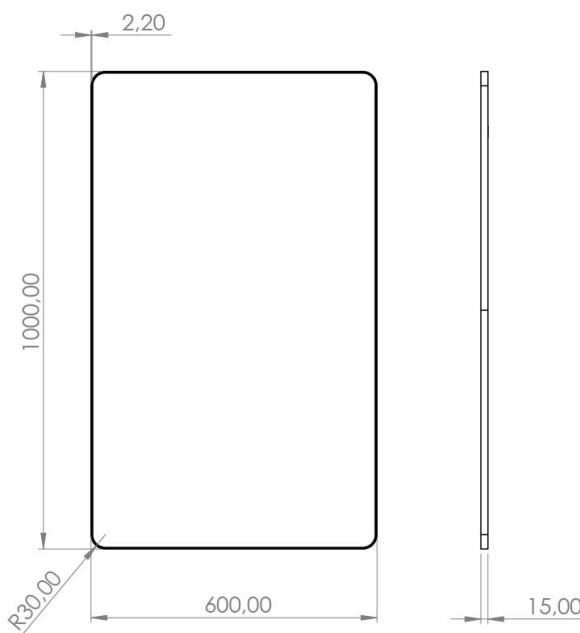

# REFINE MIRROR 600X1000 MM ALU

3443459105 · Refine Square

## PRODUCT HIGHLIGHTS

- Nordic simplicity. Exclusive expression
- Exciting sizes give the mirror character
- The mirror surface aligns with the frame and the two materials merge
- Slightly rounded corners and brushed surfaces
- Great to combine with the Sekvens wall lamp

## SPECIFICATIONS

<b>Orientation</b>	Vertical or horizontal
<b>Safety film</b>	Yes
<b>Height (mm)</b>	1000
<b>Width (mm)</b>	600
<b>Depth (mm)</b>	15
<b>Mirror glass thickness (mm)</b>	4mm

## PACKAGING AND WEIGHT

<b>Net weight (kg)</b>	6.6
<b>Gross weight (kg)</b>	8.4
<b>Packaging height (cm)</b>	106
<b>Packaging width (cm)</b>	66
<b>Packaging depth (cm)</b>	4.5
<b>Packaging weight (g)</b>	1800