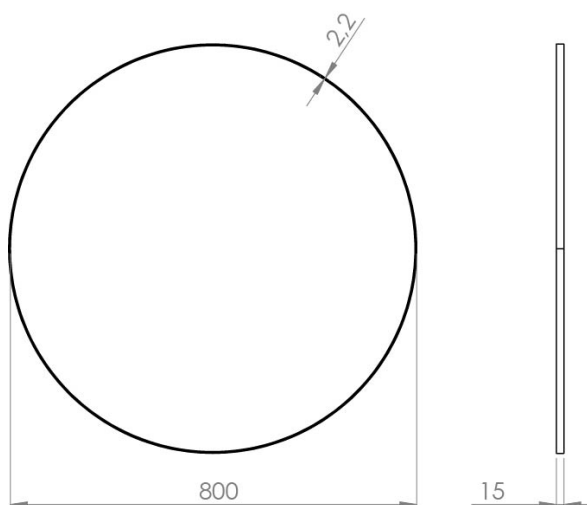

REFINE MIRROR Ø800 MM BRASS

3443459150 · Refine Round

PRODUCT HIGHLIGHTS

- Nordic simplicity. Exclusive expression
- The mirror surface aligns with the frame and the two materials merge
- Beautiful frame colors in the decor of the time
- The round shape softens the decor
- Great to combine with the Sekvens wall lamp

SPECIFICATIONS

Safety film	Yes
Diameter (mm)	800
Depth (mm)	15
Mirror glass thickness (mm)	4mm

PACKAGING AND WEIGHT

Net weight (kg)	6
Gross weight (kg)	7.8
Packaging height (cm)	86
Packaging width (cm)	86
Packaging depth (cm)	4.5
Packaging weight (g)	1800