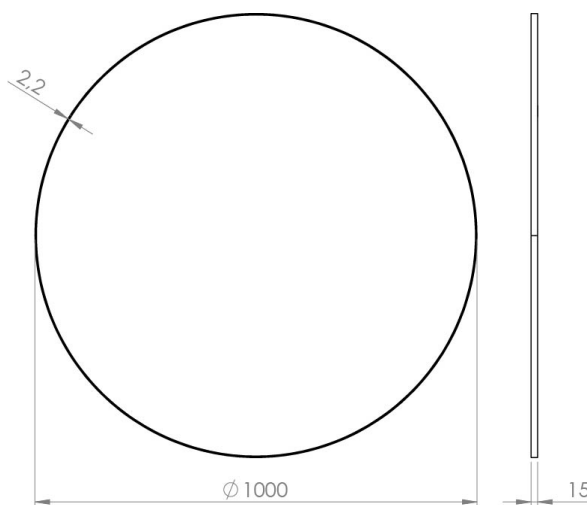

REFINE MIRROR Ø1000 MM BRASS

3443459189 · Refine Round

PRODUCT HIGHLIGHTS

- Nordic simplicity. Exclusive expression
- The mirror surface aligns with the frame and the two materials merge
- Beautiful frame colors in the decor of the time
- The round shape softens the decor
- Great to combine with the Sekvens wall lamp

SPECIFICATIONS

Safety film	Yes
Diameter (mm)	1000
Depth (mm)	15
Mirror glass thickness (mm)	4mm

PACKAGING AND WEIGHT

Net weight (kg)	8.8
Gross weight (kg)	10.8
Packaging height (cm)	106
Packaging width (cm)	106
Packaging depth (cm)	4.5
Packaging weight (g)	2000