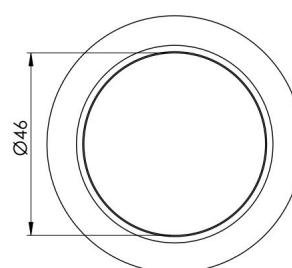

PACE SPOT SINGLEWHITE 12V BRUSHED STAINLESS STEEL

3470202736 · PACE

PRODUCT HIGHLIGHTS

- Slim design in stainless steel
- Emits a soft and natural SingleWhite light
- No visible LEDs
- High light output, low wattage consumption
- High CRI value of over 90

SPECIFICATIONS

Wattage (total)	2.4
Volt (Vdc)	12
CRI value	>90
IP-class	IP20/IP44
Lumen (light source)	285
LED farvetemperatur (Kelvin)	3000
Energy class (light source)	E
LED type	SingleWhite
Optical Sensor	No
Cable length - input (m)	2
Diameter (mm)	65
Height (mm)	10.3

PACKAGING AND WEIGHT

Packaging weight (g)	780

MATERIAL

Color	Steel
Surface	Brushed