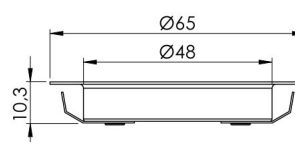

PACE SPOT SINGLEWHITE 12V BRUSHED STAINLESS STEEL

3470202736 · PACE

PRODUCT HIGHLIGHTS

- Slim design in stainless steel
- Emits a soft and natural SingleWhite light
- No visible LEDs
- High light output, low wattage consumption
- High CRI value of over 90

SPECIFICATIONS

Wattage (total)	2.4
Volt (Vdc)	12
CRI value	>90
IP-class	IP20/IP44
Lumen (light source)	285
LED farvetemperatur (Kelvin)	3000
Energy class (light source)	E
LED type	SingleWhite
Optical Sensor	No
Cable length - input (m)	2
Diameter (mm)	65
Height (mm)	10.3

PACKAGING AND WEIGHT

Packaging weight (g)	780

MATERIAL

Color	Steel
Surface	Brushed