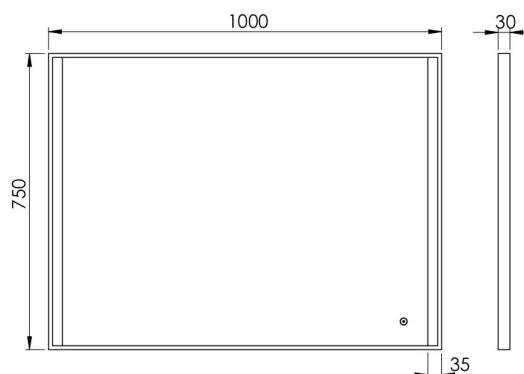

## PACKAGING AND WEIGHT

<b>Net weight (kg)</b>	9.5
<b>Gross weight (kg)</b>	12.7
<b>Packaging height (cm)</b>	6.5
<b>Packaging width (cm)</b>	106.5
<b>Packaging depth (cm)</b>	81.5
<b>Packaging weight (g)</b>	3200