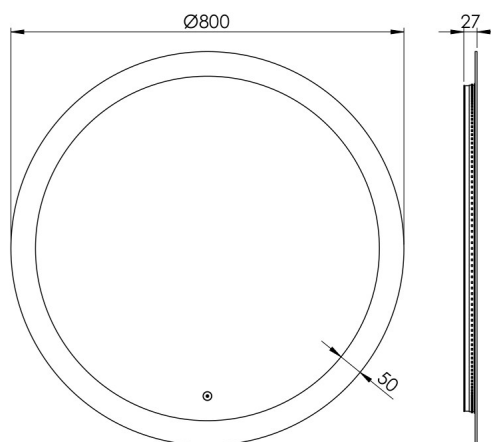

# NORLINE VEGA MIRROR Ø800 MM

3443458517 · Vega Round

## PRODUCT HIGHLIGHTS

- Round bathroom mirror with light
- Wide light field all the way around the mirror edge
- Good light for makeup, shaving and styling
- High light quality

## SPECIFICATIONS

<b>LED type</b>	SingleWhite
<b>Lifetime LED (hrs)</b>	30000
<b>Volt (Vac)</b>	230
<b>Wattage (total)</b>	15
<b>IP-class</b>	IP44
<b>CRI value</b>	>90
<b>Lumen (light source)</b>	1220
<b>LED farvetemperatur (Kelvin)</b>	3000
<b>Energy class (light source)</b>	G
<b>Safety film</b>	Yes
<b>Diameter (mm)</b>	800
<b>Depth (mm)</b>	27
<b>Mirror glass thickness (mm)</b>	4mm

## PACKAGING AND WEIGHT

<b>Net weight (kg)</b>	5.5
<b>Gross weight (kg)</b>	7
<b>Packaging height (cm)</b>	6
<b>Packaging width (cm)</b>	86
<b>Packaging depth (cm)</b>	86
<b>Packaging weight (g)</b>	1500