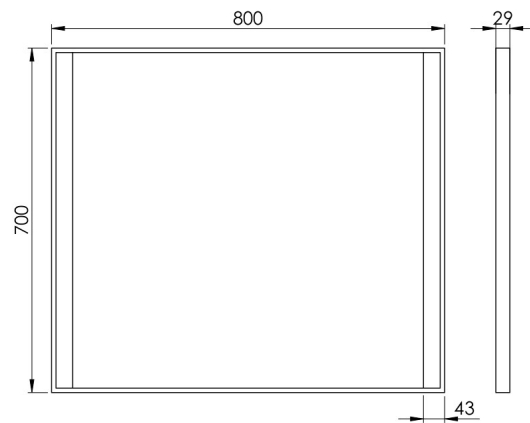

NORLINE LIBRA SQUARE

Libra Square

PRODUCT HIGHLIGHTS

- Square bathroom mirror with characteristic black frame
- Two light fields illuminate the room
- Good light for makeup, shaving and styling
- High light quality

SPECIFICATIONS

IP-class

IP44