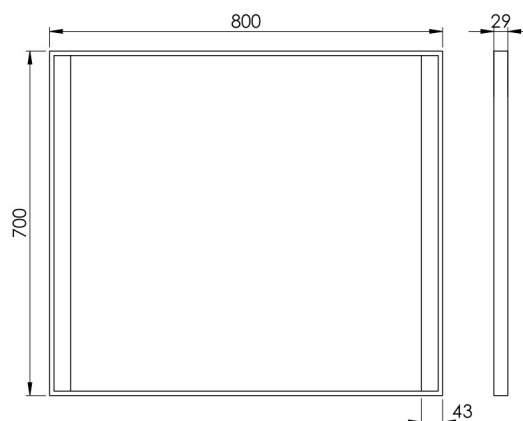

NORLINE LIBRA MIRROR 800X700 MM

3443458643 · Libra Square

PRODUCT HIGHLIGHTS

- Square bathroom mirror with characteristic black frame
- Two light fields illuminate the room
- Good light for makeup, shaving and styling
- High light quality

SPECIFICATIONS

LED type	SingleWhite
Lifetime LED (hrs)	30000
Volt (Vac)	230
Wattage (total)	12
IP-class	IP44
CRI value	>90
Lumen (light source)	870
LED farvetemperatur (Kelvin)	3000
Energy class (light source)	G
Safety film	Yes
Height (mm)	700
Width (mm)	800
Depth (mm)	28.6
Mirror glass thickness (mm)	4mm

PACKAGING AND WEIGHT

Net weight (kg)	7
Gross weight (kg)	8.5
Packaging height (cm)	6
Packaging width (cm)	86
Packaging depth (cm)	76
Packaging weight (g)	1500

MATERIAL

Color	Black
--------------	-------

SPECIFICATIONS EXTENDED