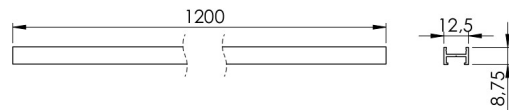

## PRODUCT HIGHLIGHTS

- Two profile lengths
- Can be adjusted to desired length
- Extendable with click bracket
- Assemble the LEDconnect on the work table
- Install finished solution

## SPECIFICATIONS

<b>Height (mm)</b>	8.7
<b>Width (mm)</b>	12.4
<b>Depth (mm)</b>	1200