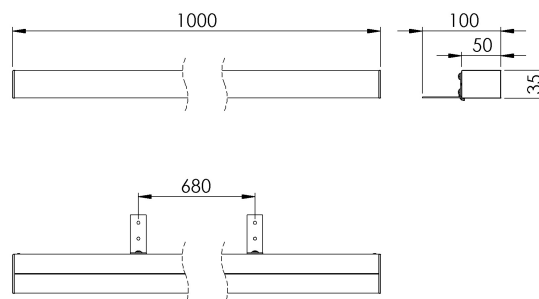

LED SQUARE 1000 MM

3470400240 · ledsquare

PRODUCT HIGHLIGHTS

- For placement above mirrors or on top of cupboards
- Sends light upwards and downwards
- Provides good light in front of the mirror
- Aluminum
- Connects directly to 230V

SPECIFICATIONS

LED type	SingleWhite
Wattage (total)	13
Volt (Vac)	230
Frekvens (Hz)	50Hz
IP-class	IP44
CRI value	>80
LED farvetemperatur (Kelvin)	3000
Lumen (light source)	1150
Energy class (light source)	E
Height (mm)	35
Width (mm)	1000
Depth (mm)	50

PACKAGING AND WEIGHT

Gross weight (kg)	0.995
Net weight (kg)	0.83
Packaging height (cm)	103
Packaging width (cm)	7.5
Packaging depth (cm)	4.5

MATERIAL

Color	Aluminum
Surface	Anodized

SPECIFICATIONS EXTENDED