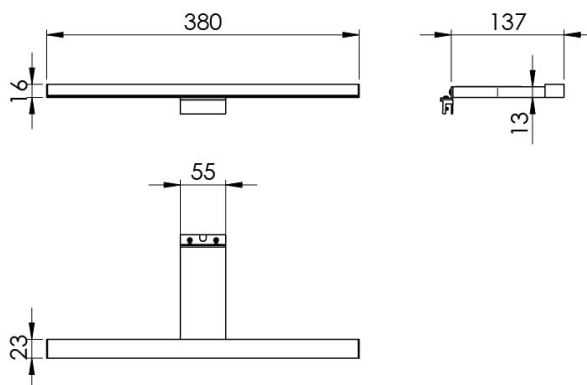

LAGAN WALL AND MIRROR LAMP ALUMINUM 380 MM

3470100579 · lagan

PRODUCT HIGHLIGHTS

- Exclusive mirror lamp in chrome-plated aluminium
- Slim and elegant expression
- Provides efficient and well-distributed light
- Hidden LED diodes ensure a soft light
- Can be mounted on the edge of a mirror or on top of a cupboard

SPECIFICATIONS

LED type	SingleWhite
Lifetime LED (hrs)	30000
Wattage (total)	5
Volt (Vac)	230
Frekvens (Hz)	50Hz
IP-class	IP44
CRI value	>80
LED farvetemperatur (Kelvin)	3500
Lumen (light source)	450
Energy class (light source)	D
Cable length - input (m)	2
Height (mm)	16
Width (mm)	380
Depth (mm)	150

MATERIAL

Color	Chrome
Surface	Electroplated

PACKAGING AND WEIGHT

Gross weight (kg)	0.47
Net weight (kg)	0.33
Packaging height (cm)	39
Packaging width (cm)	16
Packaging depth (cm)	4
Packaging weight (g)	3580