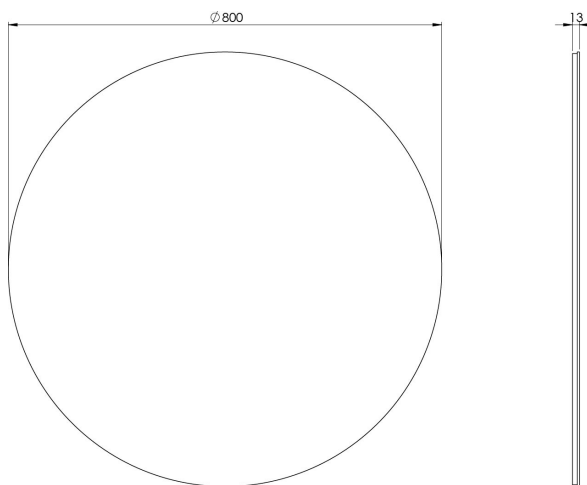

KONTUR MIRROR Ø800 MM

3443458876 · kontur Round

PRODUCT HIGHLIGHTS

- Round mirror with a well-thought-out finish and floating appearance
- Black, discreet, and recessed frame provides an elegant detail and hidden mounting
- Elegant from all angles
- Adjustable mounting
- Complete the look and lighting atmosphere with the Sekvens wall lamp in black

SPECIFICATIONS

Safety film	Yes
Diameter (mm)	800
Depth (mm)	13
Mirror glass thickness (mm)	4mm

PACKAGING AND WEIGHT

Net weight (kg)	5.9
Gross weight (kg)	8.6
Packaging height (cm)	86
Packaging width (cm)	86
Packaging depth (cm)	5
Packaging weight (g)	270