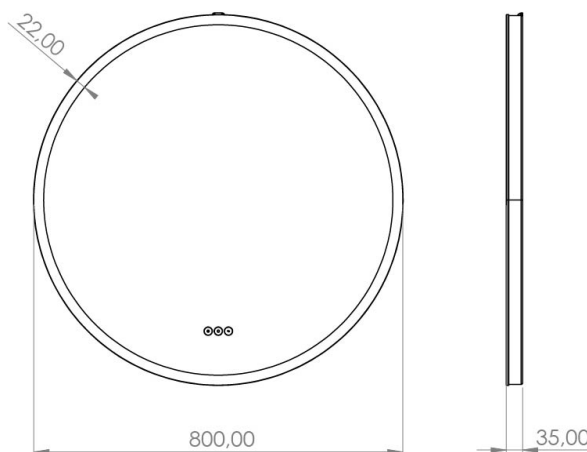

JOHANNESBURG RGB MIRROR Ø800 MM

3443455688 · Johannesburgrgb

PRODUCT HIGHLIGHTS

- Round mirror with colored RGB light and MultiWhite®
- Create all kinds of fantastic atmospheres
- Light field and backlight effect
- Touch panel for light control
- No visible LEDs and soft light emission

SPECIFICATIONS

| | |
|--------------------------------------|-----------|
| LED type | RGBCCT |
| Lifetime LED (hrs) | 30000 |
| Wattage (total) | 26 |
| IP-class | IP44 |
| Lumen (light source) | 1823 |
| LED farvetemperatur (Kelvin) | 2200-6400 |
| Energy class (light source) G | |
| Safety film | Yes |
| Diameter (mm) | 800 |
| Depth (mm) | 35 |
| Mirror glass thickness (mm) | 5mm |

PACKAGING AND WEIGHT

| | |
|------------------------------|-------|
| Net weight (kg) | 9.31 |
| Gross weight (kg) | 12.83 |
| Packaging height (cm) | 6.5 |
| Packaging width (cm) | 86.5 |
| Packaging depth (cm) | 86.5 |
| Packaging weight (g) | 3520 |