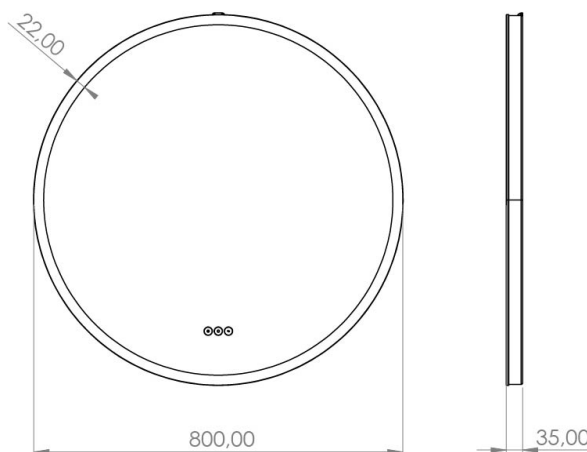

JOHANNESBURG MIRROR MULTIWHITE® Ø800 MM

3443455989 · Johannesburg

PRODUCT HIGHLIGHTS

- Get well-being with MultiWhite® that goes from warm to cold light
- The light is sent both forward and backward
- Effective light for make-up, shaving and styling
- Touch panel for controlling the color and strength of the light
- Hidden LED diodes behind the diffuser send the light out softly

SPECIFICATIONS

LED type	MultiWhite (3-wire)
Lifetime LED (hrs)	30000
Volt (Vac)	230
Wattage (total)	24
IP-class	IP44
CRI value	>95
Lumen (light source)	1823
LED farvetemperatur (Kelvin)	2100-6500
Energy class (light source)	G
Safety film	Yes
Diameter (mm)	800
Depth (mm)	35
Mirror glass thickness (mm)	5mm

MATERIAL

Color Mirror

PACKAGING AND WEIGHT

Net weight (kg)	7
Gross weight (kg)	10.52
Packaging height (cm)	6.5
Packaging width (cm)	85
Packaging depth (cm)	85
Packaging weight (g)	3520

SPECIFICATIONS EXTENDED