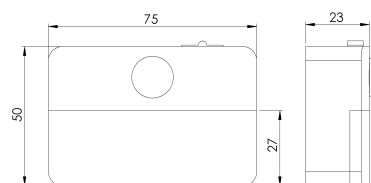

SPECIFICATIONS

Batteries included	Yes
Volt (Vdc)	5
Wattage (total)	0.6
IP-class	IP20
Energy class (light source)	G
Built-in dimmer function	No
LED farvetemperatur (Kelvin)	3000
LED type	SingleWhite
Optical Sensor	Yes
Number of light sources	1
Height (mm)	50
Width (mm)	75
Depth (mm)	30

PACKAGING AND WEIGHT

Gross weight (kg)	0.082
Net weight (kg)	0.072
Packaging height (cm)	10.4
Packaging width (cm)	5.5
Packaging depth (cm)	3
Packaging weight (g)	102

MATERIAL

Color	White
Surface	Matt

SPECIFICATIONS EXTENDED