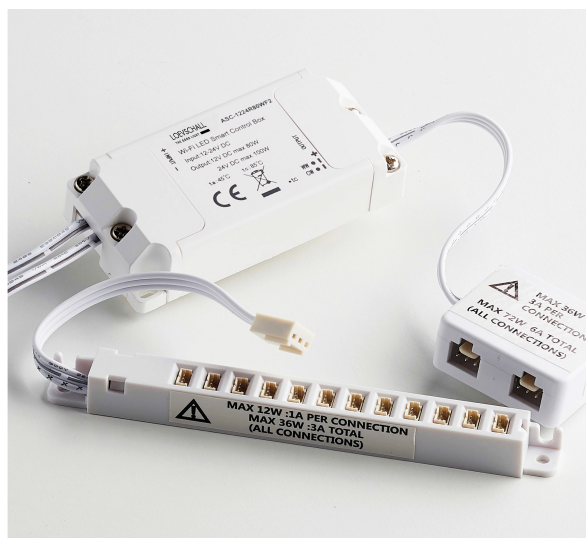

CONTROLLER WIFI MULTIWHITE® 12V

3423100089 · controller

PRODUCT HIGHLIGHTS

- Unit for controlling MultiWhite® light
- Adjust color temperature, brightness, power on and off
- Download the app Tuya Smart or Smart Life
- Easily connect Kinetic Switch remote control
- Only for 2.4GHz WiFi networks

SPECIFICATIONS

Volt (Vdc)	12
IP-class	IP20
Highest temperature (Ta)	60
Lowest temperature (Ta)	-20
Touch control	No
Connection	Connector
Height (mm)	38.5
Width (mm)	80.4
Depth (mm)	17.5

PACKAGING AND WEIGHT

Packaging height (cm)	3.6
Packaging width (cm)	13.8
Packaging depth (cm)	4.6
Packaging weight (g)	22

SPECIFICATIONS EXTENDED

LED type	MultiWhite (3-wire)
Highest temperature (Ta)	60
Lowest temperature (Ta)	-20