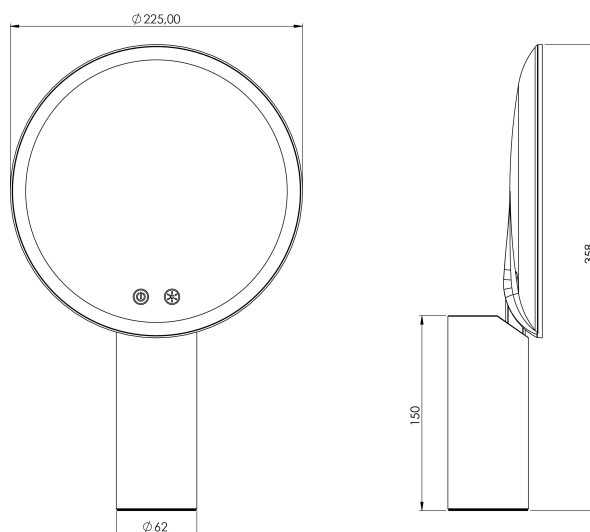

## PRODUCT HIGHLIGHTS

- Freestanding mirror with tilt mechanism – easy to place and adjust
- Wireless and rechargeable via USB-C
- Touch function with dimmable light and adjustable color temperature
- Memory function and automatic switch-off after 30 minutes
- Stable base with integrated suction cup for secure placement

## SPECIFICATIONS

<b>Wattage (total)</b>	4.3
<b>Volt (Vdc)</b>	5
<b>IP-class</b>	IP20
<b>LED farvetemperatur (Kelvin)</b>	3000-6500
<b>Safety film</b>	Yes
<b>Height (mm)</b>	72.7
<b>Width (mm)</b>	225
<b>Diameter (mm)</b>	221.4
<b>Depth (mm)</b>	356.3
<b>Mirror glass thickness (mm)</b>	2mm

## PACKAGING AND WEIGHT

<b>Packaging height (cm)</b>	38.5
<b>Packaging width (cm)</b>	25.5
<b>Packaging depth (cm)</b>	10