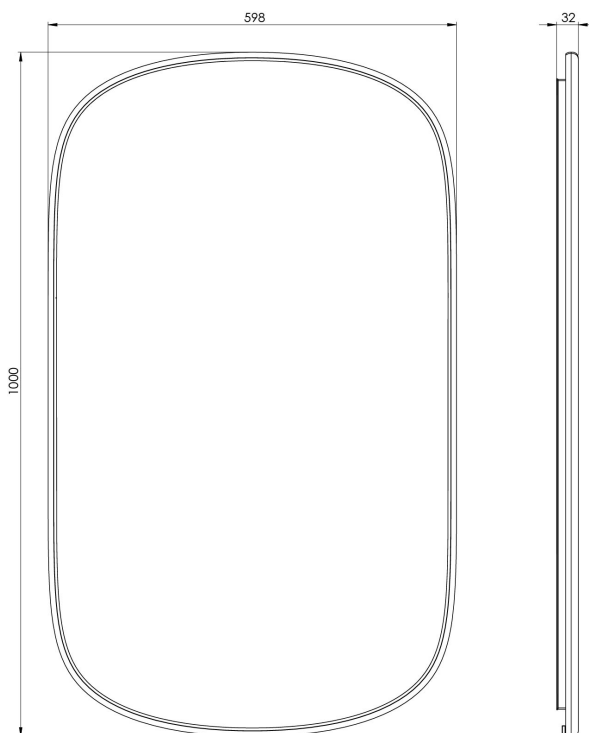

BLOOM MIRROR 600X1000 MM GREY

3443459642 · bloom Oval

PRODUCT HIGHLIGHTS

- Bloom combines Scandinavian design with effective functionality
- Soft oval design with a beautifully shaped frame
- Two hidden light sources that can be switched on and adjusted as needed
- Functional front light for the daily routines in the bathroom
- Atmospheric backlight to create light and cosiness in the bathroom.

SPECIFICATIONS

LED type	SingleWhite
Lifetime LED (hrs)	20000
Volt (Vac)	230
Wattage (total)	36
IP-class	IP44
CRI value	>90
Lumen (light source)	3820
LED farvetemperatur (Kelvin)	3000
Energy class (light source)	F
Safety film	Yes
Height (mm)	1000
Width (mm)	600
Depth (mm)	32
Mirror glass thickness (mm)	4mm

PACKAGING AND WEIGHT

Net weight (kg)	6.4
Gross weight (kg)	8
Packaging height (cm)	106
Packaging width (cm)	66
Packaging depth (cm)	6.5
Packaging weight (g)	1600

MATERIAL

Color	Grey
Surface	Painted

SPECIFICATIONS EXTENDED