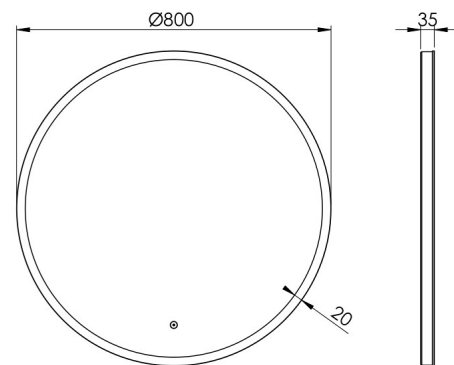

ATLAS

Atlas Round

PRODUCT HIGHLIGHTS

- Round atmospheric mirror with light
- The light is sent both forward and backward
- High light quality with a CRI value of over 90
- Touch field for controlling light
- Hidden LED diodes emit light softly

SPECIFICATIONS

IP-class

IP44