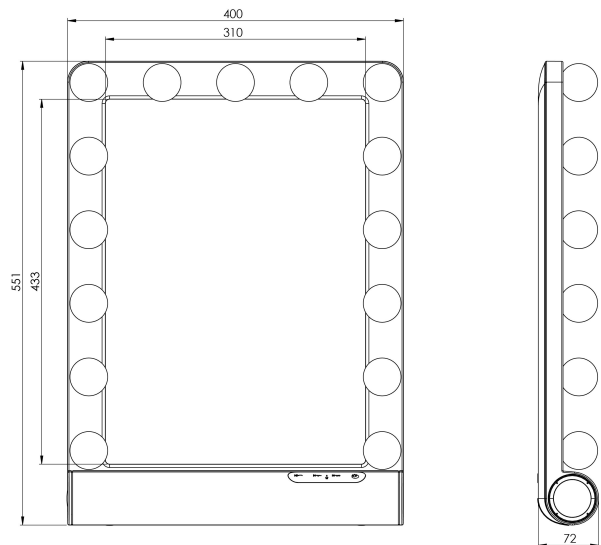

# ANNA MAKEUP MIRROR

3443457738

## SPECIFICATIONS

<b>Volt (Vac)</b>	230
<b>Wattage (total)</b>	19
<b>LED farvetemperatur (Kelvin)</b>	3000-6500
<b>Safety film</b>	Yes
<b>Height (mm)</b>	400
<b>Width (mm)</b>	73
<b>Depth (mm)</b>	550
<b>Mirror glass thickness (mm)</b>	3mm

## PACKAGING AND WEIGHT

<b>Packaging height (cm)</b>	45.4
<b>Packaging width (cm)</b>	60.2
<b>Packaging depth (cm)</b>	12.5